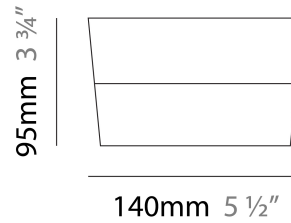

FLAN SURFACE

D82059

GENERAL

Series: Flan
Brand: Panzeri
Division: Design
Mounting Type: Surface
Mounting Location: Ceiling
Subcategory: Ambient

PHYSICAL

Shape: Disc
Diameter (mm): 140
Diameter (in): 5 1/2
Height (mm): 95
Height (in): 3 3/4
Light Distribution: Omnidirectional
Weight (kg): 1.2
Weight (lbs): 2.7
Diffuser: White Blown Glass
Fixture Material: Metal

ELECTRICAL

Number of Lamps: 1
Lamp Type: LED Retrofit
Lamp Shape: T4
Bulb Included: Bulb Not Included
Total Output Wattage (W): 3
Max. Wattage Per Lamp (W): 3
Lamp Base: G9
Input Voltage (V): 120

LED

OPTICAL

RATINGS AND CERTIFICATIONS

Certified By: CSA Certified to UL and CSA Standards
IP rating: IP40